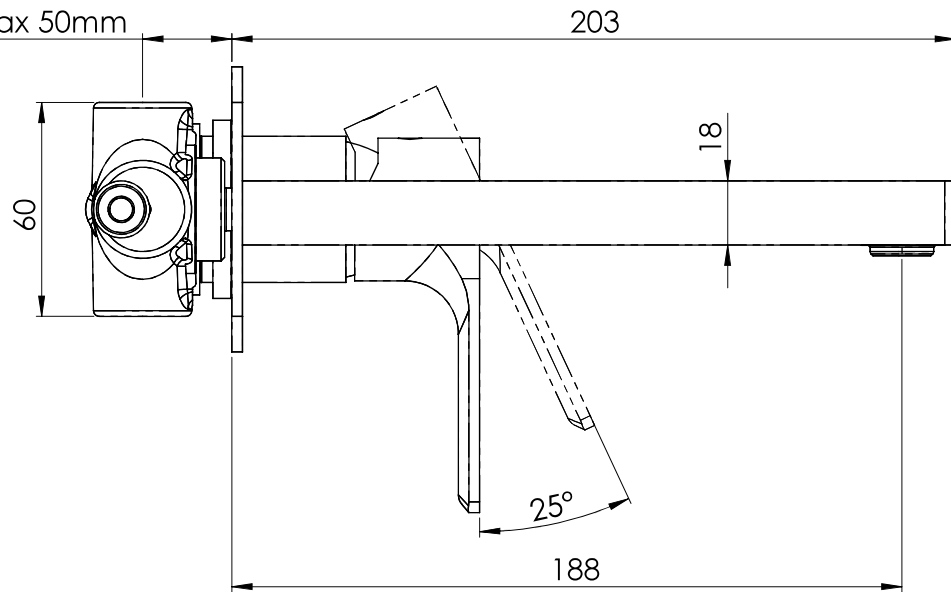

Min 25mm  
Max 50mm

ACQUA FREDDA G1/2"  
COLD WATER G1/2"

ACQUA CALDA G1/2"  
HOT WATER G1/2"