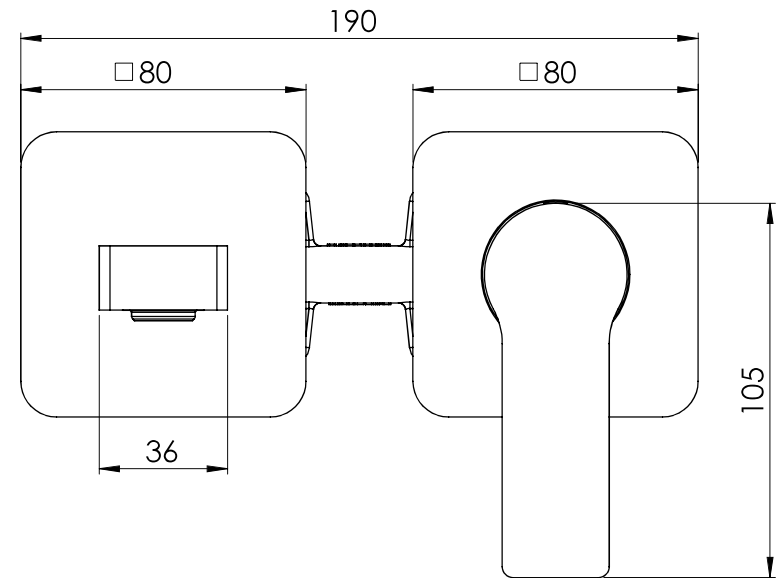

Min 25mm  
Max 50mm

ACQUA FREDDA G1/2"  
COLD WATER G1/2"

ACQUA CALDA G1/2"  
HOT WATER G1/2"